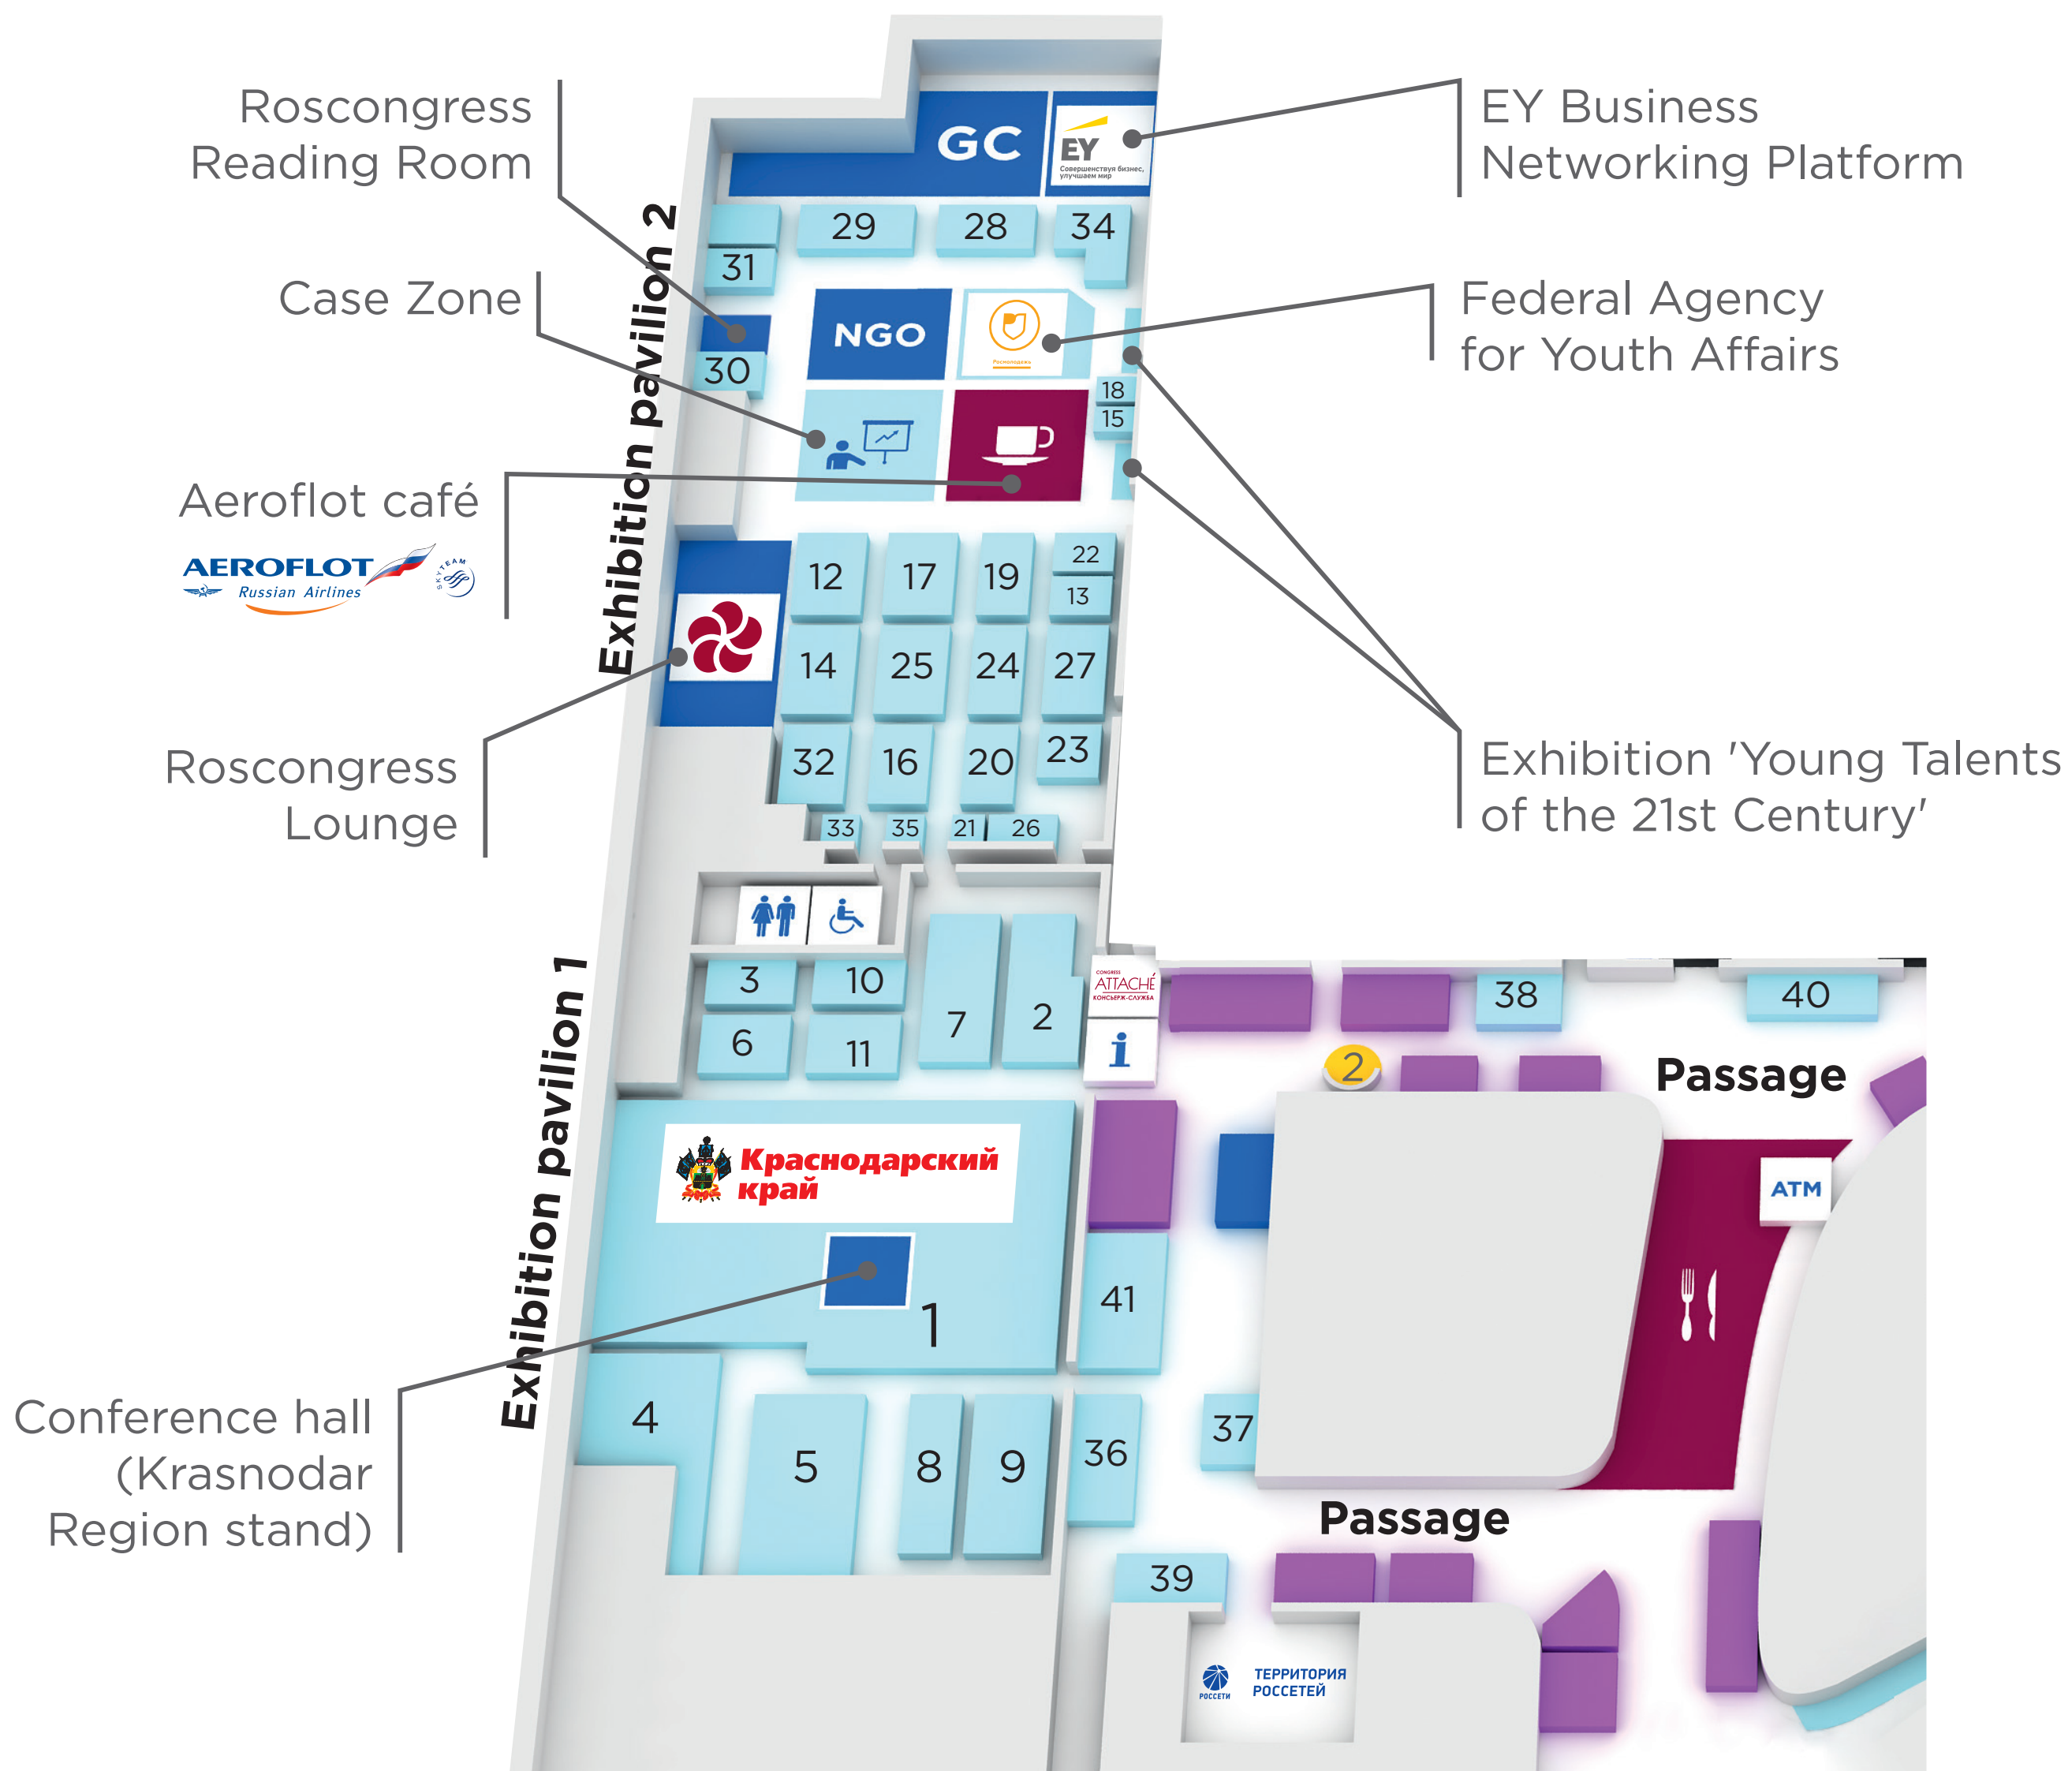

EXHIBITION MAP

- Forum partner networking areas
- Russian Investment Forum exhibition

- Restaurant for participants
- NGO NGO Lab

- GC Governors' Club
- ATTACHÉ Congress Attaché concierge service stand

- i Information and services point
- ♂ ♀ ♿ Toilets

EXHIBITION PAVILION 1

- 1 Krasnodar Region
- 2 Leningrad Region
- 3 Ministry of Natural Resources and Environment of the Russian Federation
- 4 Ministry of North Caucasus Affairs of the Russian Federation, North Caucasus Development Corporation, Northern Caucasus Resorts

EXHIBITION PAVILION 2

- 12 Astrakhan Region
- 13 Bryansk Region
- 14 Vladimir Region
- 15 INVEST GAGAUZIA
- 16 Irkutsk Region
- 17 Kaluga Region
- 18 Bashkortostan Convention Bureau
- 19 Krasnoyarsk Territory
- 20 Kursk Region
- 21 Lipetsk Region
- 22 EMERCOM of Russia
- 23 Novosibirsk Region
- 24 Orenburg Region

- 5 Moscow
- 6 Republic of North Ossetia - Alania
- 7 Republic of Tatarstan
- 8 Rostov Region
- 9 St. Petersburg
- 10 Saratov Region
- 11 Tula Region

- 25 Perm Territory
- 26 Pskov Region
- 27 Ryazan Region
- 28 Sevastopol
- 29 Sochi Auto Sport Museum
- 30 Tambov Region
- 31 Tver Region
- 32 Udmurt Republic
- 33 Freitag Group
- 34 Khanty-Mansi Autonomous District - Yugra
- 35 Black Sea Trade and Development Bank